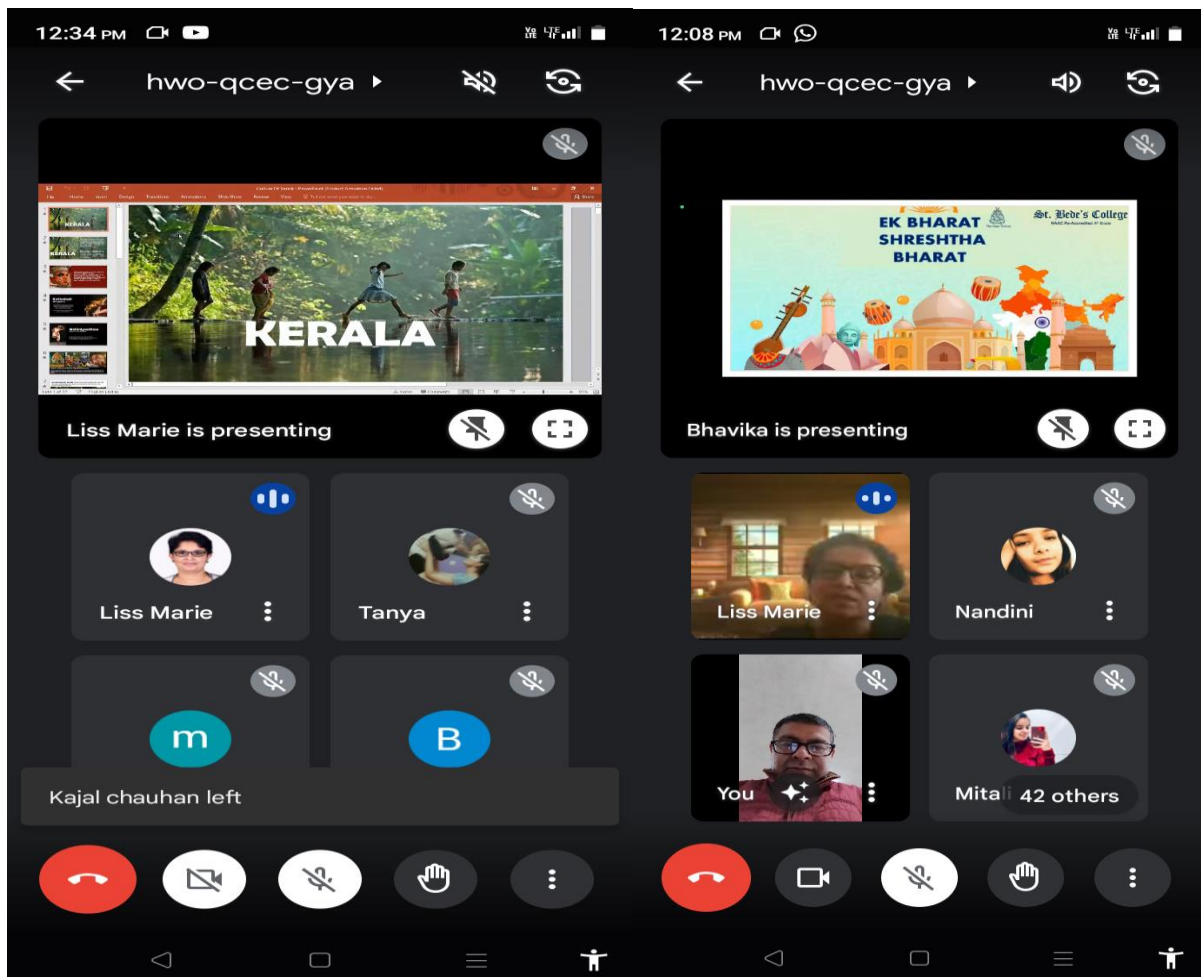

Session- 2022-2023

CULTURAL MEET

On March 24, 2023, students from St. Bede's College in Shimla and St. Xavier's College for Women in Aluva, Kerala came together under the EBSB program to host an online Cultural Meet. The event was guided by Mr. Manu Mahajan, Convener EBSB, and Ms. Swati Kapil, Member, EBSB, who worked with the St. Bede's College students to create a presentation highlighting the beauty and culture of Himachal Pradesh. The presentation covered various aspects, including the districts, languages, scenic beauty, and rich culture of the state. Meanwhile, the students from St. Xavier's College for Women shared their own diverse culture and taught some Malayali words to their counterparts from St. Bede's College, including Vendam (yes), Venda (no), and Vellam (water). In return, the St. Bede's College students taught some Himachali words, including Chish (water) and Minju (I).

EBSB *St. Bede's College, Shimla*

Mrs. Swati Kapil, and Dr. NV Zuhara, the EBSB coordinators. During the event, the students presented a captivating presentation that highlighted the cultural and literary values of two magnificent states - Kerala and Himachal Pradesh. The students of St. Bede's College introduced their audience to the exquisite Himachali culture, providing an overview of the language, jewellery, dresses, traditions, food and cuisine, famous tourist places, and pilgrimage sites with prominent temples of Himachal Pradesh. Similarly, the students of KAHM Unity Women's College, Kerala, presented the history of their state, rich culture, folk dance, scenic beauty, beautiful costumes, music, and language. In conclusion, they presented a small clip titled "Experience God's own Country Kerala," which showcased the exotic beauty of Kerala, its backwaters, beaches, and mesmerizing music.