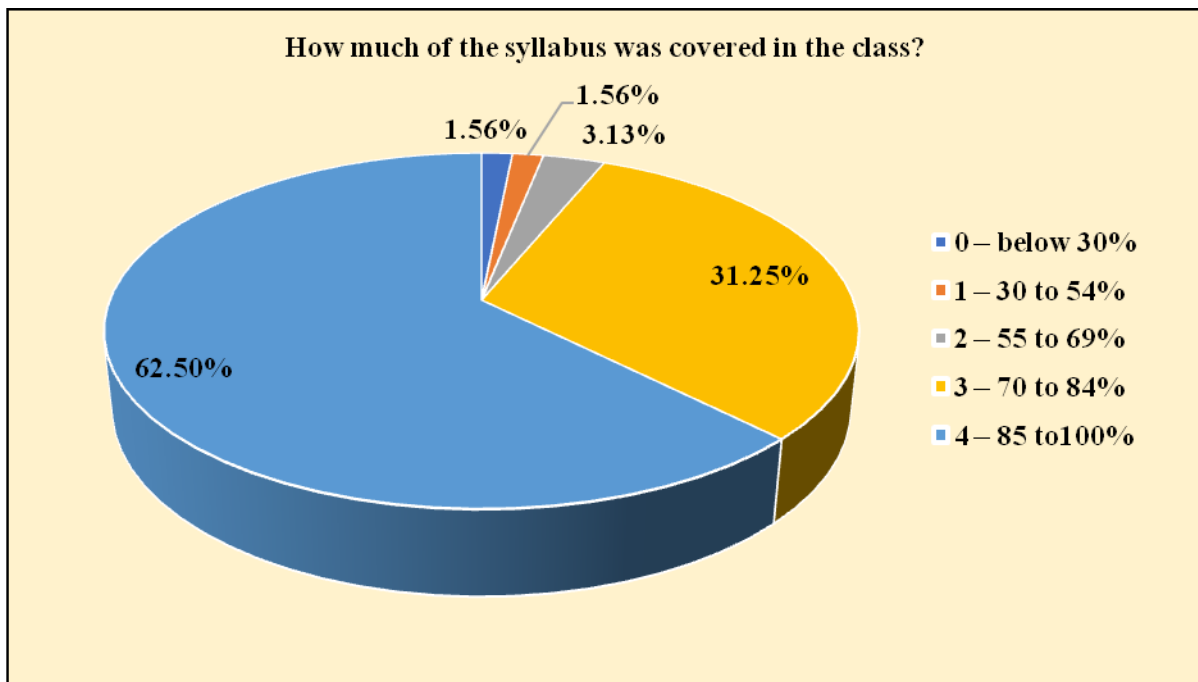

STUDENT SATISFACTION SURVEY REPORT 2019-20

Number of respondents – 126

A)

B)

C) College Name: St. Bede's College, Shimla

D)

E)

F)

Student Satisfaction Survey on Teaching Learning Process

1.

2.

3.

4.

5.

6.

7.