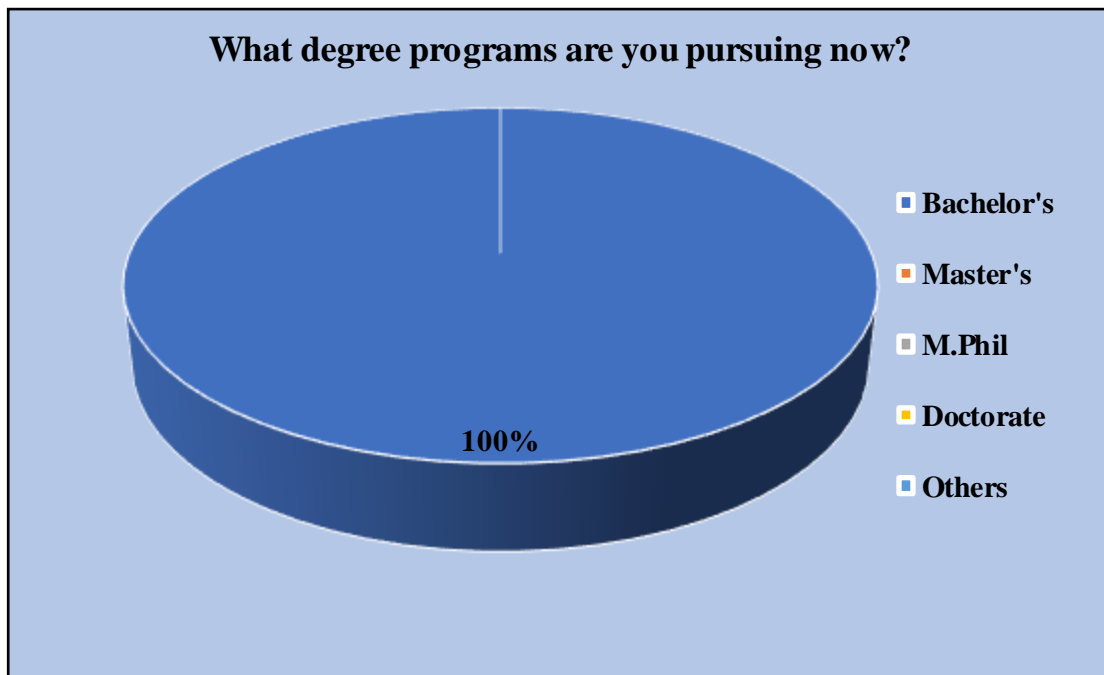

STUDENT SATISFACTION SURVEY REPORT 2019-20

Number of respondents – 126

A)

B)

C) College Name: St. Bede's College, Shimla

D)

E)

F)

Student Satisfaction Survey on Teaching Learning Process

1.

2.

3.

4.

5.

6.

7.