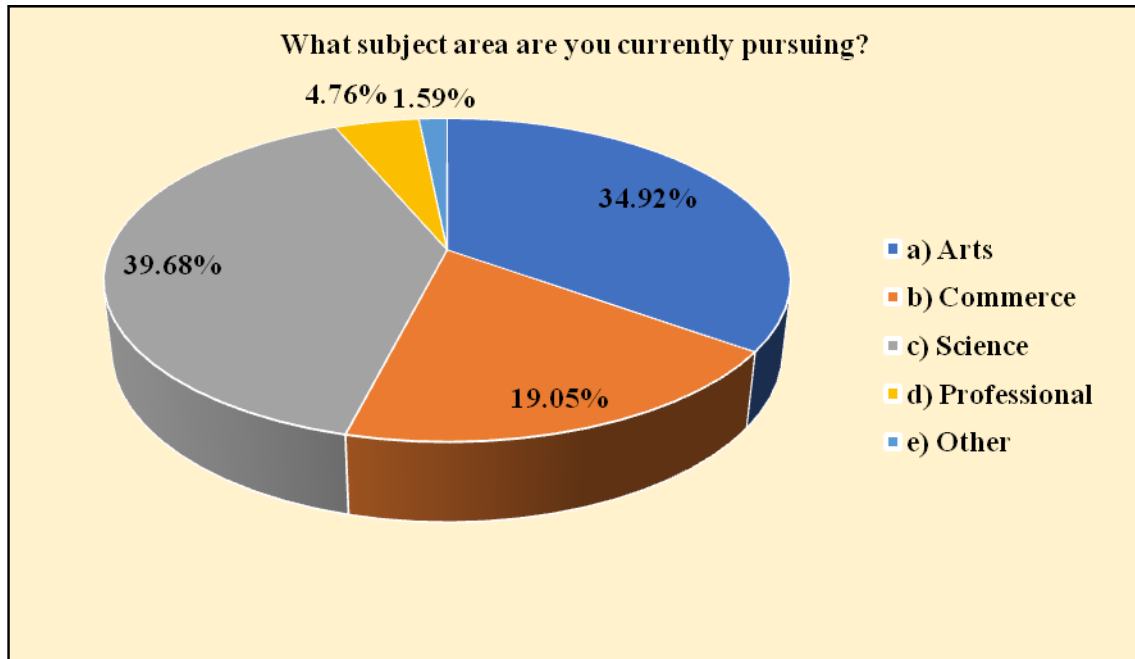

STUDENT SATISFACTION SURVEY REPORT 2019-20

Number of respondents – 126

A)

B)

C) College Name: St. Bede's College, Shimla

D)

E)

F)

Student Satisfaction Survey on Teaching Learning Process

1.

2.

3.

4.

5.

6.

7.