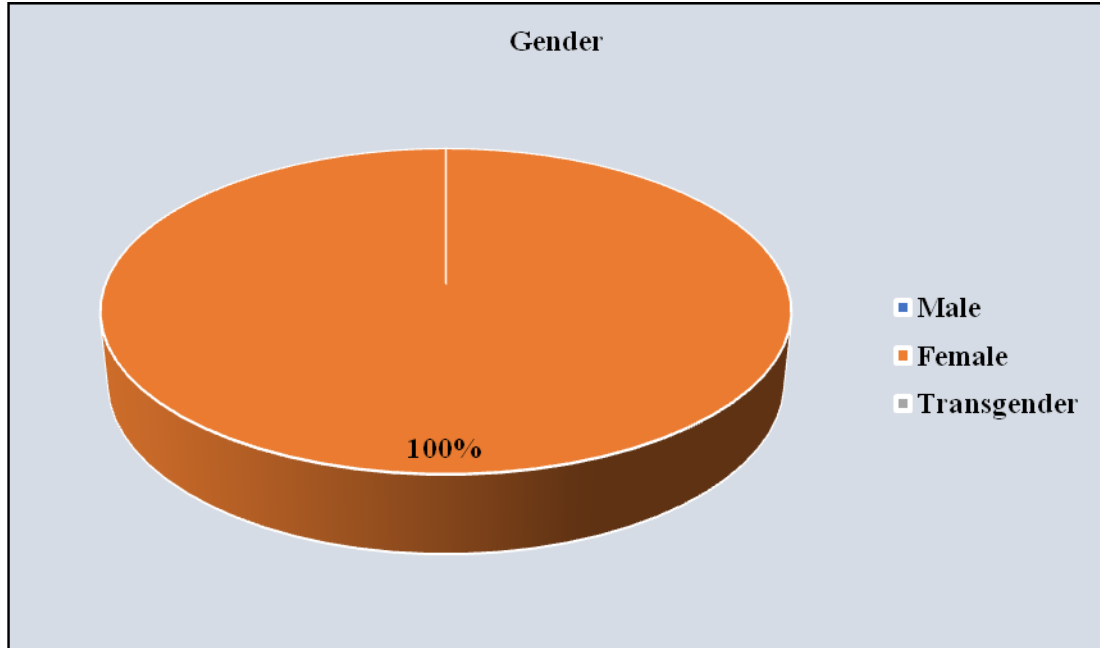

STUDENT SATISFACTION SURVEY REPORT 2019-20

Number of respondents – 126

A)

B)

C) College Name: St. Bede's College, Shimla

D)

E)

F)

Student Satisfaction Survey on Teaching Learning Process

1.

2.

3.

4.

5.

6.

7.

8.

9.

10.

11.

12.

13.

14.

15.