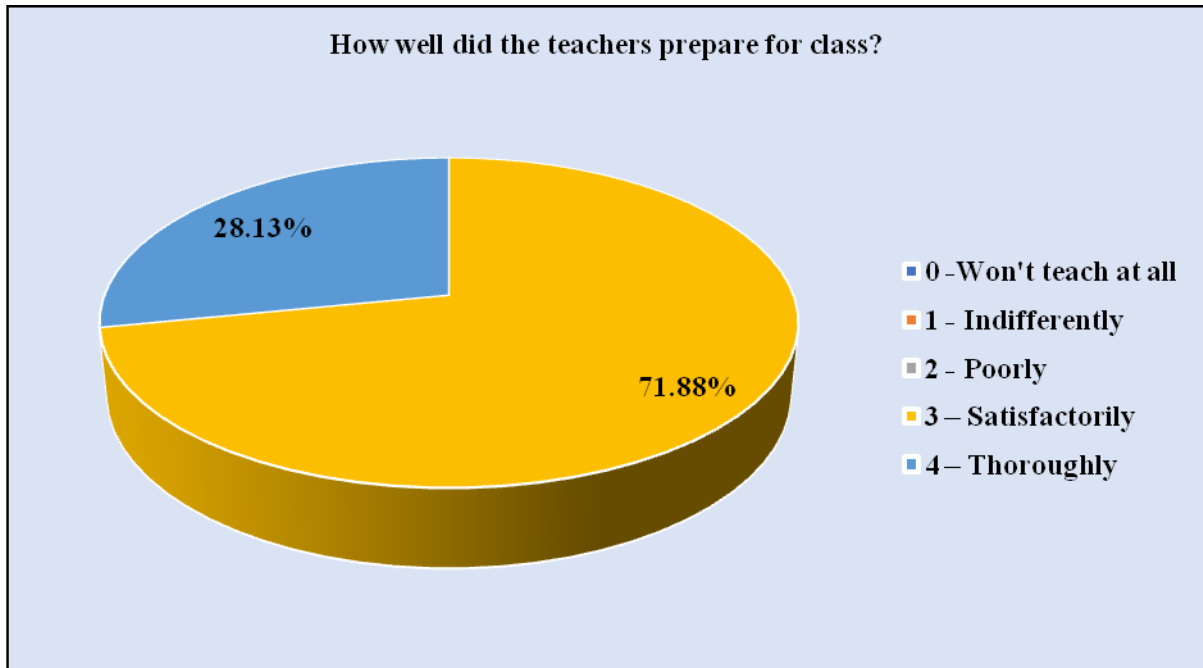

STUDENT SATISFACTION SURVEY REPORT 2019-20

Number of respondents – 126

A)

B)

C) College Name: St. Bede's College, Shimla

D)

E)

F)

Student Satisfaction Survey on Teaching Learning Process

1.

2.

3.

4.

5.

6.

7.