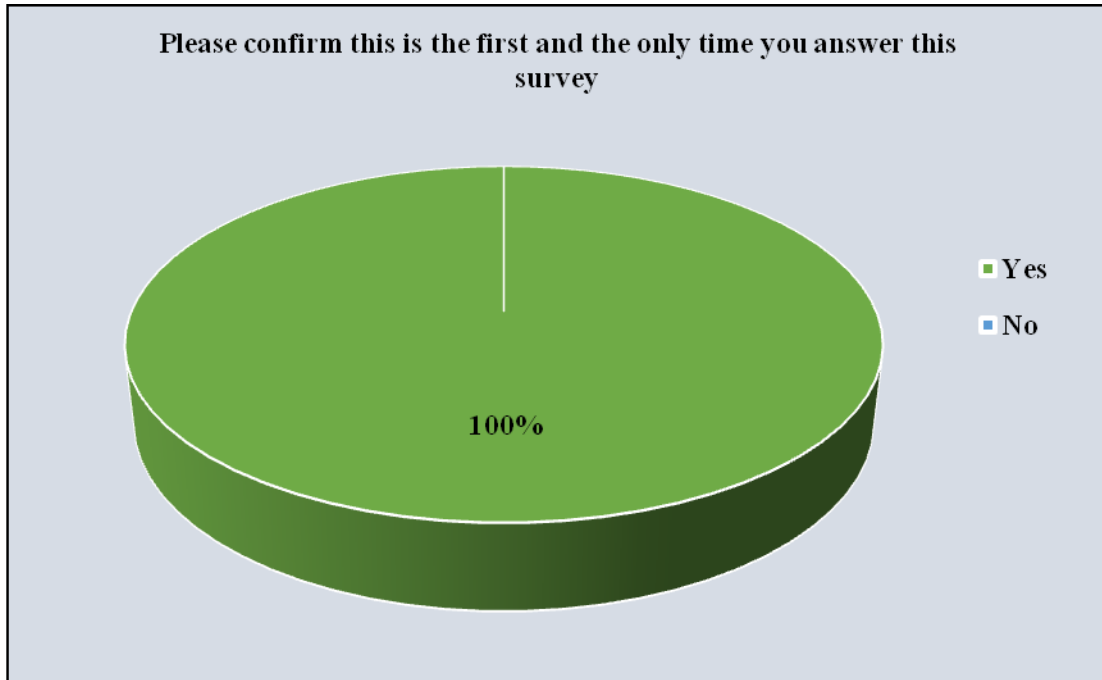

STUDENT SATISFACTION SURVEY REPORT 2019-20

Number of respondents – 126

A)

B)

C) College Name: St. Bede's College, Shimla

D)

E)

F)

Student Satisfaction Survey on Teaching Learning Process

1.

2.

3.

4.

5.

6.

7.