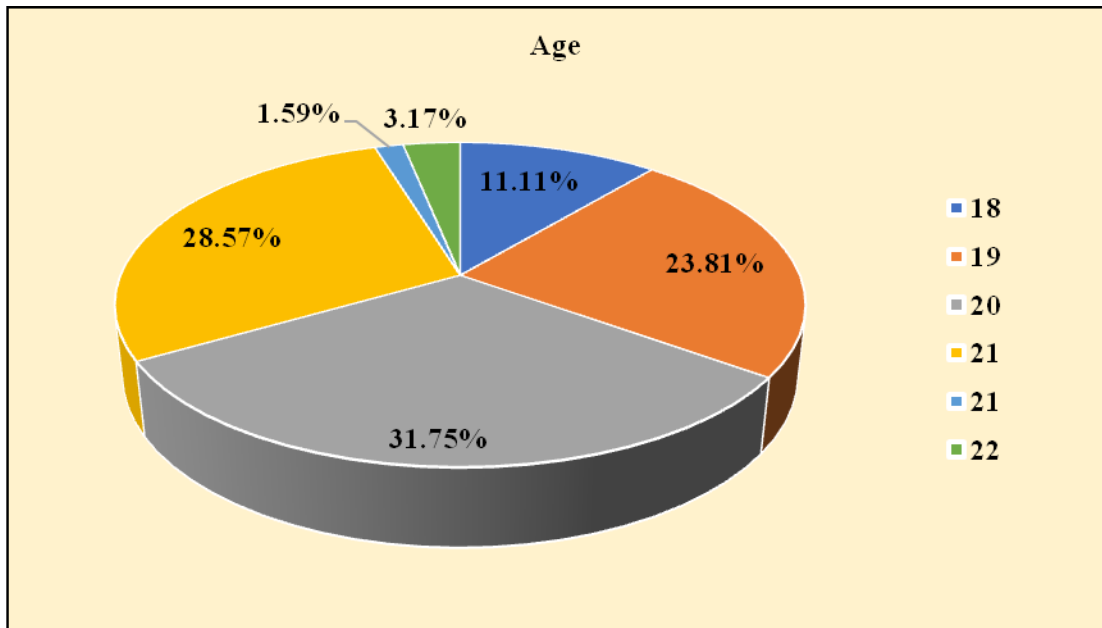

STUDENT SATISFACTION SURVEY REPORT 2019-20

Number of respondents – 126

A)

B)

C) College Name: St. Bede's College, Shimla

D)

E)

F)

Student Satisfaction Survey on Teaching Learning Process

1.

2.

3.

4.

5.

6.

7.

8.

9.

10.

11.

12.

13.

14.

15.